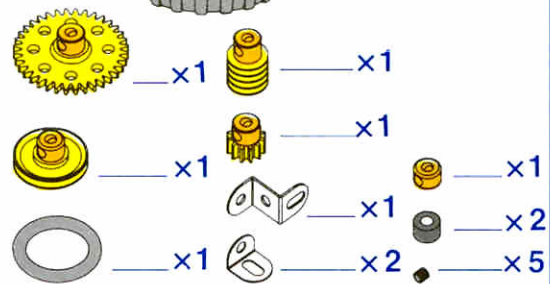

- Grey gear: x1
- Grey gear: x1
- Grey ring: x1
- Grey pin: x1

4

5

6

7

- x1
- x2
- x2
- x2
- x1
- x1
- x1
- x2

8

- x4
- x2
- x2
- x2
- x2
- x4
- x4

9

+8+7+6

- 9cm 3 1/2" x1
- 6cm 2 1/2" x1
- x2
- x4

2

3

5

3
+
4

6

1
+
2
+
5
+

6

2+3+4+5+

 x3

 x1

 x5

 4cm
1 1/2" x1

 x5

 x1

 x1

 x1

 x1

 60cm
24" x2

- 1**
-  x2
 -  x1
 -  x2
 -  x2
 -  x2
 -  x2
 -  5cm / 2" x2
 -  x2
 -  x2
 -  x3
 -  x4
 -  x2
 -  x2

4

-  x2
-  x2
-  x2
-  x2
-  x1
-  x2
-  x4
-  x2
-  x3
-  x1