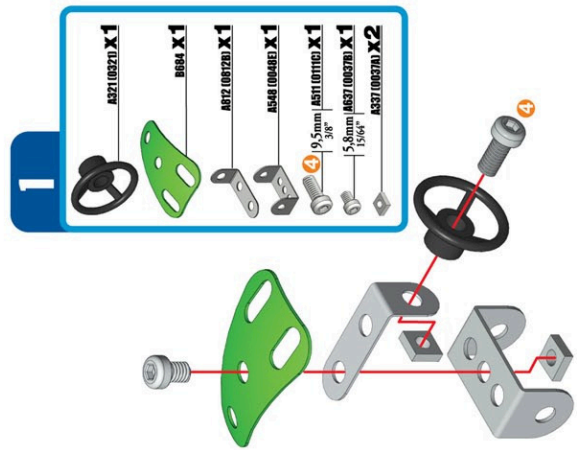

840708A

- 1**
- A328 (0028B) X4
 - A228 (0028A) X4
 - 6 19mm 3/4" X4
 - A527 (0027A) X4

- 2+**
- A548 (0048E) X1
 - A527 (0027A) X2
 - A38 (0038) X1

- 3**
- A527 (0027A) X1
 - B64 X1
 - A672 (0072B) X1
 - A548 (0048E) X1
 - 4 9.5mm 3/8" X1
 - 15.8mm 5/8" X1
 - A527 (0027A) X2

- 4**
- 2+
 - B73 X1
 - A43 (0023A) X1
 - A37 (0037A) X2
 - A18 (0018) X1

- 5**
- A572 (0072B) X1
 - A625 (0025) X1
 - 5.8mm 1/4" X1
 - A37 (0037A) X1
 - A37 (0037A) X1

- 6**
- 4+5+
 - B64 X1
 - A28 (0028A) X3
 - 8 25.4mm 1" X1
 - A527 (0027A) X1
 - A527 (0027A) X1

- 7**
- A386 (0142B) X2
 - A385 (0142A) X2

Made in China Fabriqué en Chine Fabricado en China

MECCANO

363, avenue de Saint-Exupéry 62100 Calais - France
<http://www.meccano.com> <http://www.erecator-sets.com>

©09/2008 MECCANO ©MECCANO and ERECTOR are exclusive trademarks of MECCANO.
 All rights reserved.

Warning: Not suitable for children under 36 months due to small parts which may constitute a choking hazard.