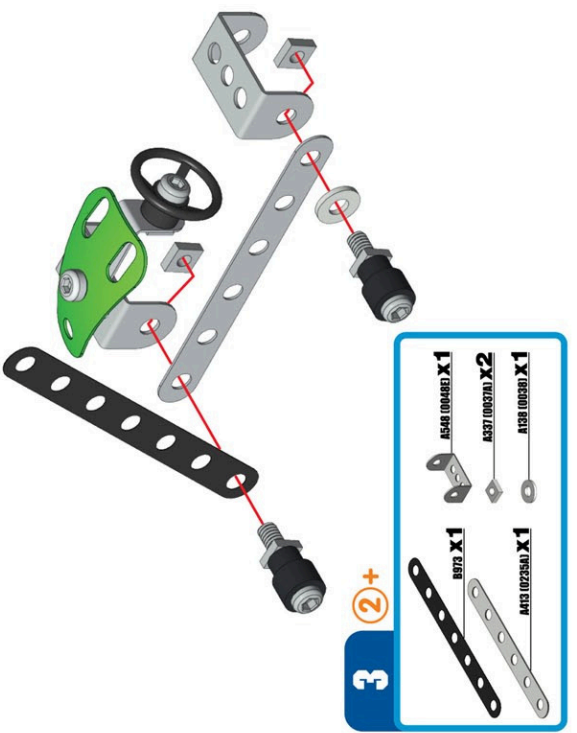

840708A

- 1**
- A328 (0028B) X4
 - A228 (0028A) X4
 - 6 19mm 3/4" X4
 - A527 (0027A) X4

- 2+**
- A548 (0048E) X1
 - A527 (0027A) X2
 - A38 (0038) X1

- 3**
- A527 (0027A) X1
 - B64 X1
 - A672 (0072B) X1
 - A548 (0048E) X1
 - 4 9.5mm 3/8" X1
 - 15.8mm 5/8" X1
 - A527 (0027A) X2

- 4**
- 2+
 - B73 X1
 - A43 (0023A) X1
 - A37 (0037A) X2
 - A18 (0018) X1

- 5**
- A572 (0072B) X1
 - A625 (0025) X1
 - 5.8mm 1/4" X1
 - A37 (0037A) X1
 - A37 (0037A) X1

- 6**
- 4+5+
 - B64 X1
 - A28 (0028A) X3
 - 8 25.4mm 1" X1
 - A527 (0027A) X1
 - A527 (0027A) X1

- 7**
- A386 (0142B) X2
 - A385 (0142A) X2

Made in China Fabriqué en Chine Fabricado en China

MECCANO

363, avenue de Saint-Exupéry 62100 Calais - France
<http://www.meccano.com> <http://www.erecator-sets.com>

©09/2008 MECCANO ©MECCANO and ERECTOR are exclusive trademarks of MECCANO.
 All rights reserved.

Warning: Not suitable for children under 36 months due to small parts which may constitute a choking hazard.