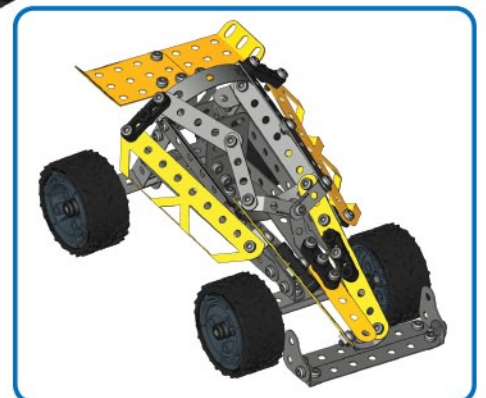

-  S1 1:1

37

-  x4
-  x4

38 36+37+

	130mm 5 1/8"	x1
		x2

39 37+38+

	130mm 5 1/8"	x1
		x2
		x2

GB Remove all packaging before use. Retain this information, addresses and phone numbers for future reference. Content may vary from pictures. Meccano reserves the right to discontinue the website www.meccano.com at any time. An adult should periodically check this toy to ensure no damage or hazard exist if so, remove from use. Children should be supervised during play.