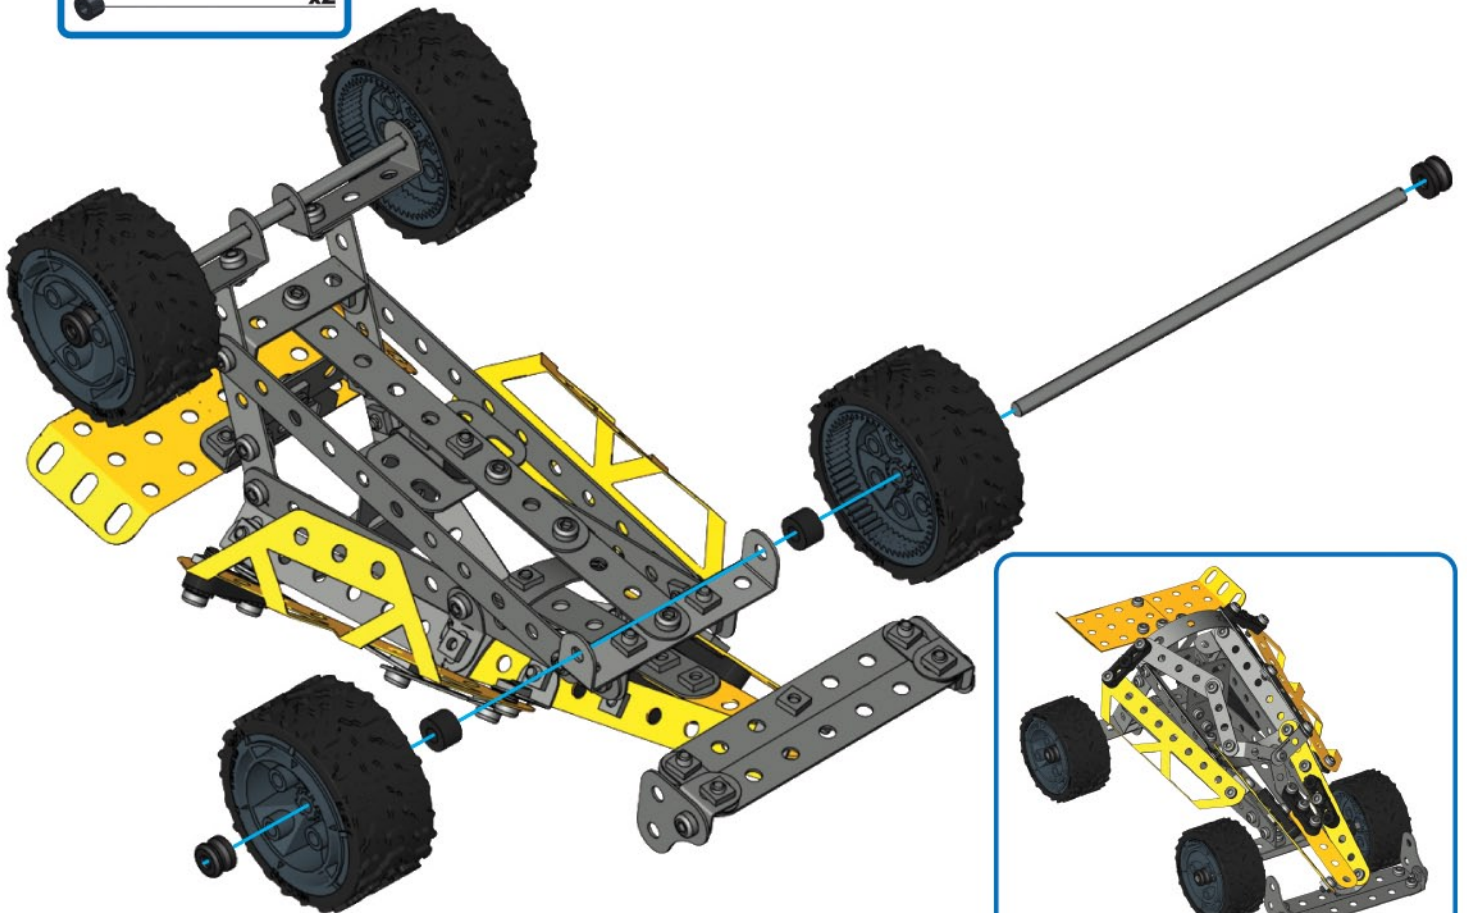

-  S1 1:1

37

-  x4
-  x4

38 36+37+

	130mm 5 1/8"	x1
		x2

39 37+38+

	130mm 5 1/8"	x1
		x2
		x2

GB Remove all packaging before use. Retain this information, addresses and phone numbers for future reference. Content may vary from pictures. Meccano reserves the right to discontinue the website www.meccano.com at any time. An adult should periodically check this toy to ensure no damage or hazard exist if so, remove from use. Children should be supervised during play.